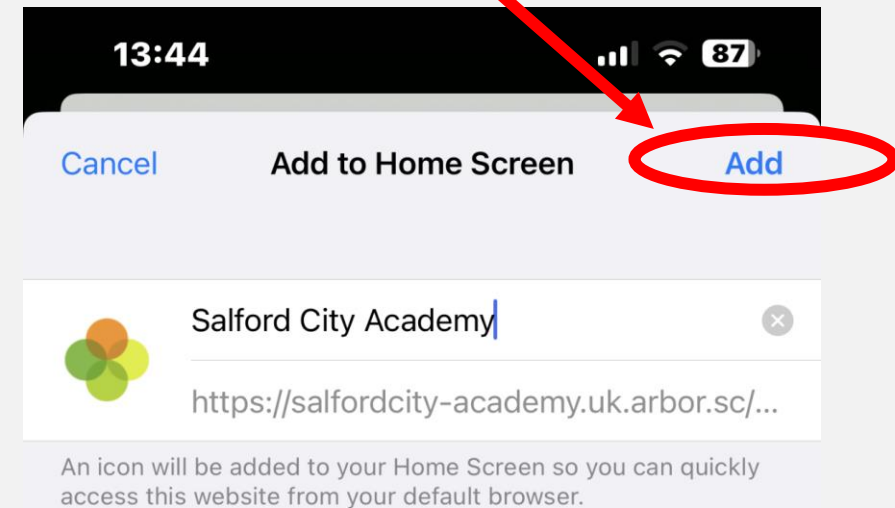

 Arbor

Accessing homework

From September, homework will now be set on **Arbor**.
This means you will not find assignments on TEAMS.

4. Enter your school email address here

5. Then press **“Set password”**

Accessing homework

6. Now add this to your home screen

Android – Click on the 3 dots then “Add to Home screen”

Accessing homework

6. Now add this to your home screen

Click on the box with the arrow pointing up then click "Add"

Accessing homework

From September, homework will now be set on **Arbor**.
This means you will not find assignments on TEAMS.

4. This will now appear like an App

Arbor

Accessing homework

Please take a look at the example homework I have set you.