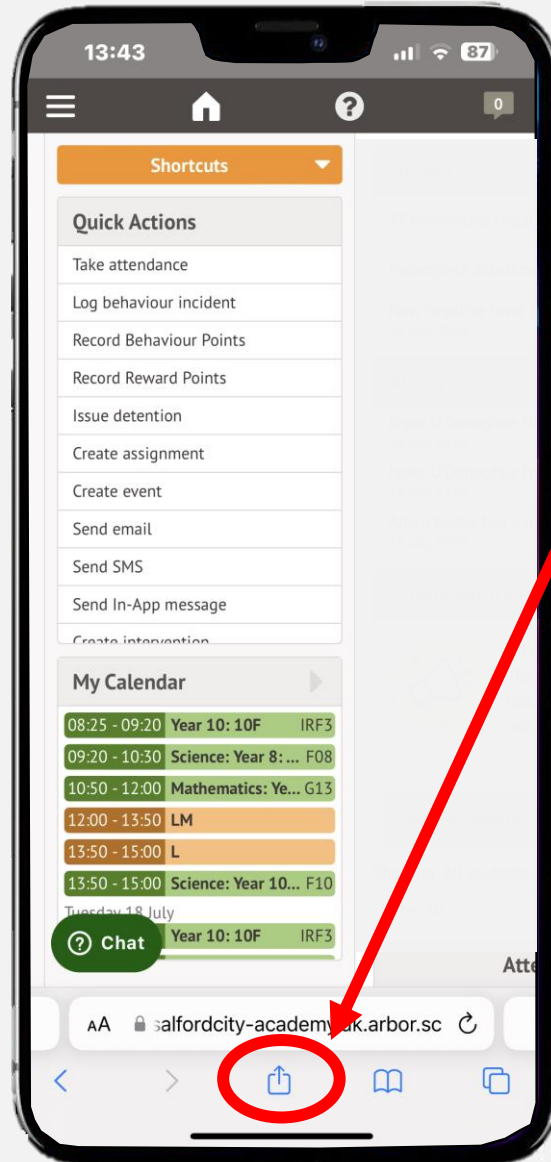

 Arbor

Accessing homework

From September, homework will now be set on **Arbor**.
This means you will not find assignments on TEAMS.

4. Enter your school email address here

5. Then press **“Set password”**

Accessing homework

6. Now add this to your home screen

Android – Click on the 3 dots then “Add to Home screen”

Accessing homework

6. Now add this to your home screen

Click on the box with the arrow pointing up then click "Add"

Accessing homework

From September, homework will now be set on **Arbor**.
This means you will not find assignments on TEAMS.

4. This will now appear like an App

Arbor

Accessing homework

Please take a look at the example homework I have set you.

Try the link.

This is what homework will look like for you.

Accessing homework

Your parents will be able to monitor homework and completion too.
They will see something like this.