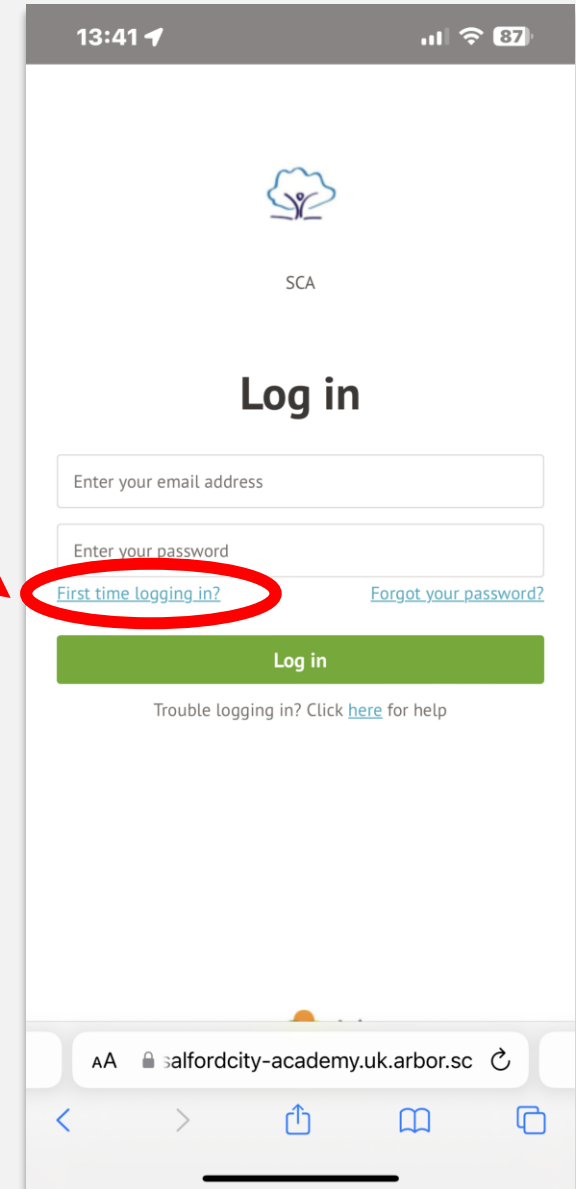

Accessing homework

From September, homework will now be set on **Arbor**.
This means you will not find assignments on TEAMS.

1. Go to <https://salfordcity-academy.uk.arbor.sc/>
2. Click on “**First time logging in?**”

 Arbor

Accessing homework

From September, homework will now be set on **Arbor**.
This means you will not find assignments on TEAMS.

4. Enter your school email address here

5. Then press **“Set password”**

Accessing homework

6. Now add this to your home screen

Android – Click on the 3 dots then “Add to Home screen”

Accessing homework

6. Now add this to your home screen

Click on the box with the arrow pointing up then click "Add"