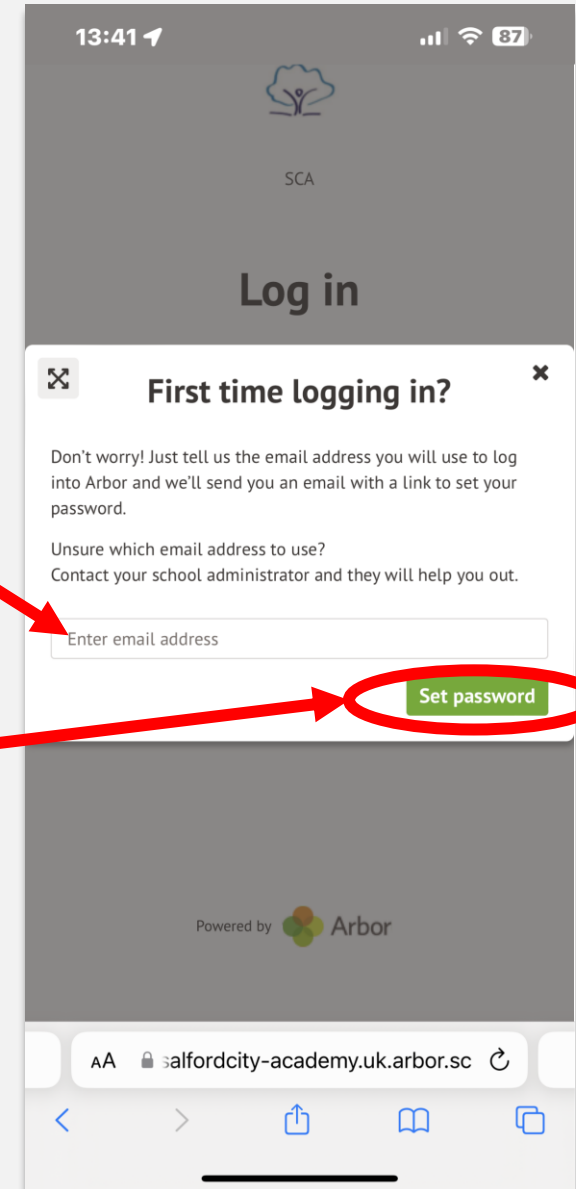

Accessing homework

From September, homework will now be set on **Arbor**.
This means you will not find assignments on TEAMS.

1. Go to <https://salfordcity-academy.uk.arbor.sc/>
2. Click on “**First time logging in?**”

 Arbor

Accessing homework

From September, homework will now be set on **Arbor**.
This means you will not find assignments on TEAMS.

4. Enter your school email address here

5. Then press **“Set password”**

Accessing homework

6. Now add this to your home screen

Android – Click on the 3 dots then “Add to Home screen”

Accessing homework

6. Now add this to your home screen

Click on the box with the arrow pointing up then click "Add"