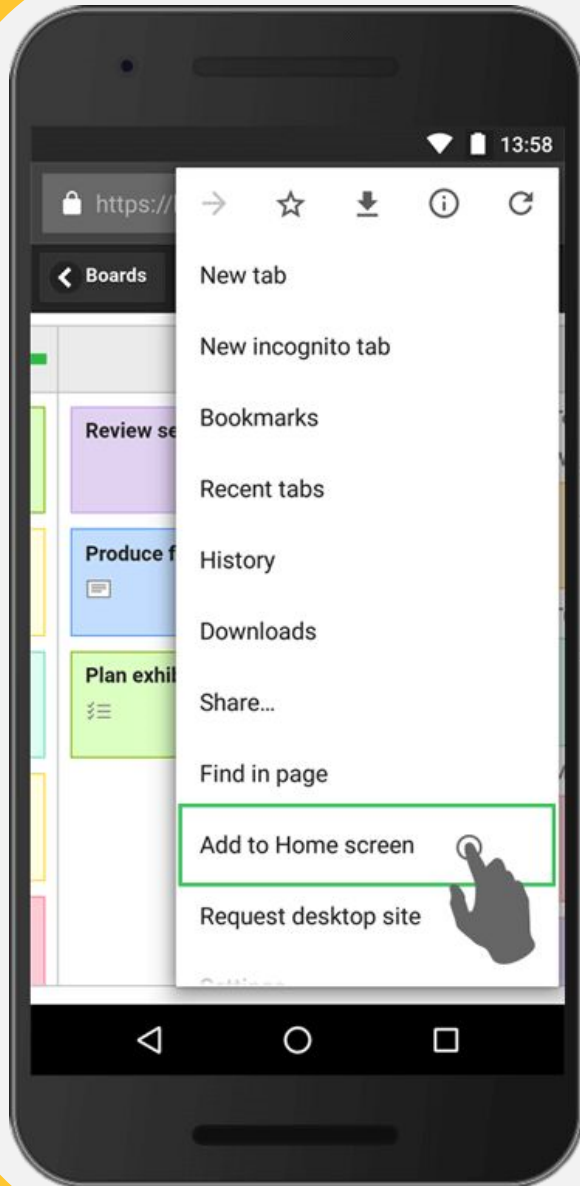

Accessing homework

From September, homework will now be set on **Arbor**.
This means you will not find assignments on TEAMS.

1. Go to <https://salfordcity-academy.uk.arbor.sc/>
2. Click on “**First time logging in?**”

 Arbor

Accessing homework

From September, homework will now be set on **Arbor**.
This means you will not find assignments on TEAMS.

4. Enter your school email address here

5. Then press **“Set password”**

Accessing homework

6. Now add this to your home screen

Android – Click on the 3 dots then “Add to Home screen”

Accessing homework

6. Now add this to your home screen

Click on the box with the arrow pointing up then click "Add"

Accessing homework

From September, homework will now be set on **Arbor**.
This means you will not find assignments on TEAMS.

4. This will now appear like an App

Arbor

Accessing homework

Please take a look at the example homework I have set you.